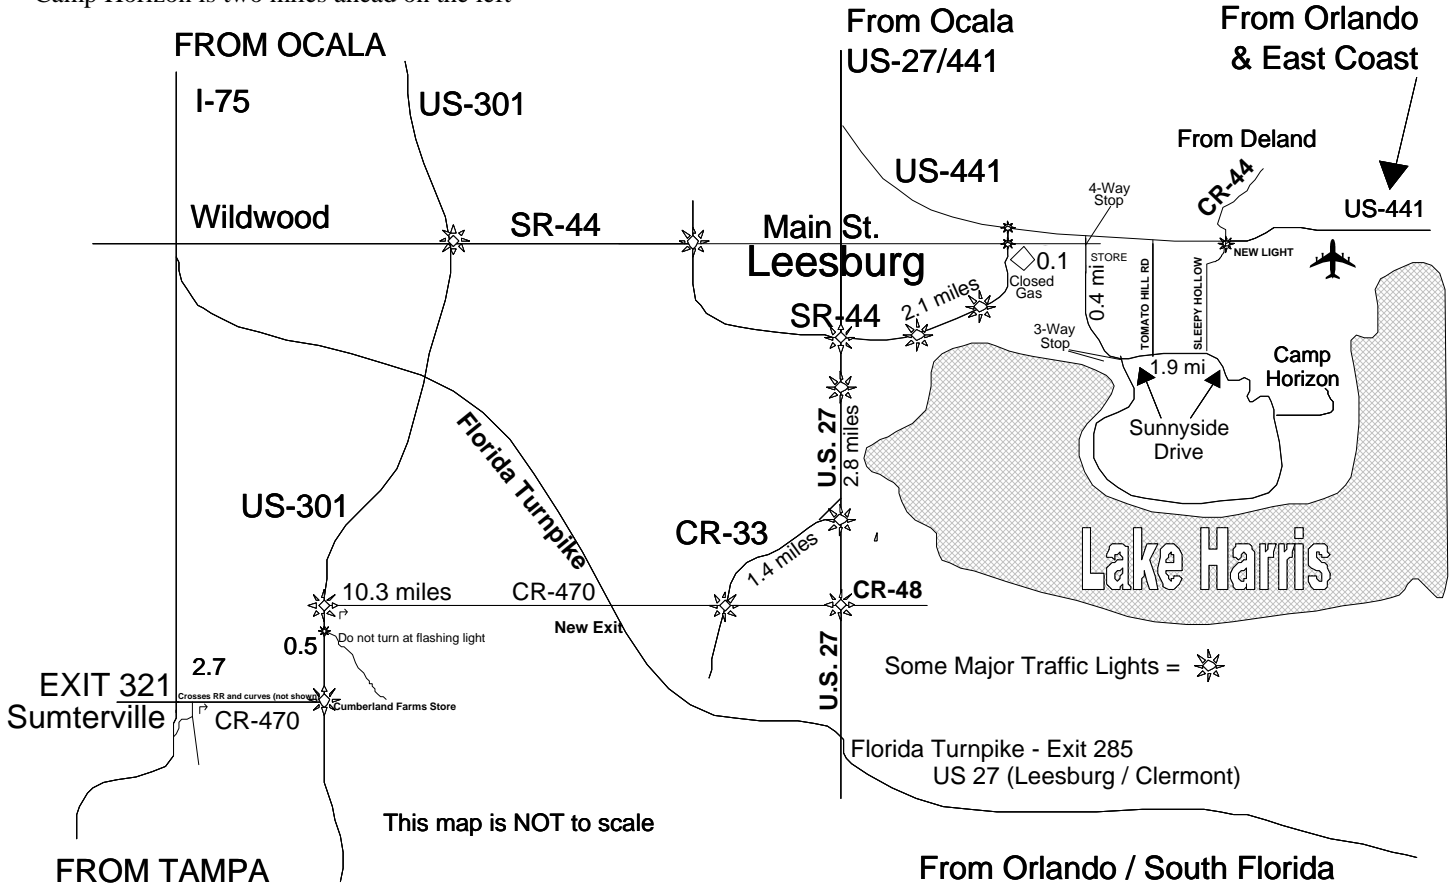

Directions to Camp Horizon

From North of Camp Horizon via I-75

Exit at Wildwood (exit 329)
 Take SR-44 East - about 18 miles
 Turn Right on Main Street (Seafood Market: Bubba's)
 Turn Right on Sunnyside Drive
 Take the Left Fork at the 3-Way Stop
 Camp Horizon is two miles ahead on the left

From North of Camp Horizon via US-27/US-441

Notice that US-441 branches off to your LEFT
 Take 441 South through Leesburg.
 Turn Right on Tomato Hill Road (RaceTrac)
 or Sleepy Hollow Rd (Traffic Light)
 Turn Left on Sunnyside Drive - Camp s about 1 mile on your left.

From South of Camp Horizon via I-75

Take Exit 321 (Sumterville - SR-470 – a short left 1st)
 Turn Right on 470 (it joins 301 for 1/2 mile).
 Turn Left on CR 33 (about 13.5 miles)
 Turn Left on US-27
 Turn Right on SR-44
 Turn Right on Main Street (Seafood Market: Bubba's)
 Turn Right on Sunnyside Drive
 Take the Left Fork at the 3-Way stop
 Camp Horizon is two miles ahead on the Left

From South of Camp via the Florida Turnpike

Take Exit 285 (Leesburg - US-27/ SR-19)
 Go North on US-27
 Turn Right on SR-44
 Turn Right on Main Street (Seafood Market: Bubba's)
 Turn Right on Sunnyside Drive
 Take the Left Fork
 Camp Horizon is on the Left